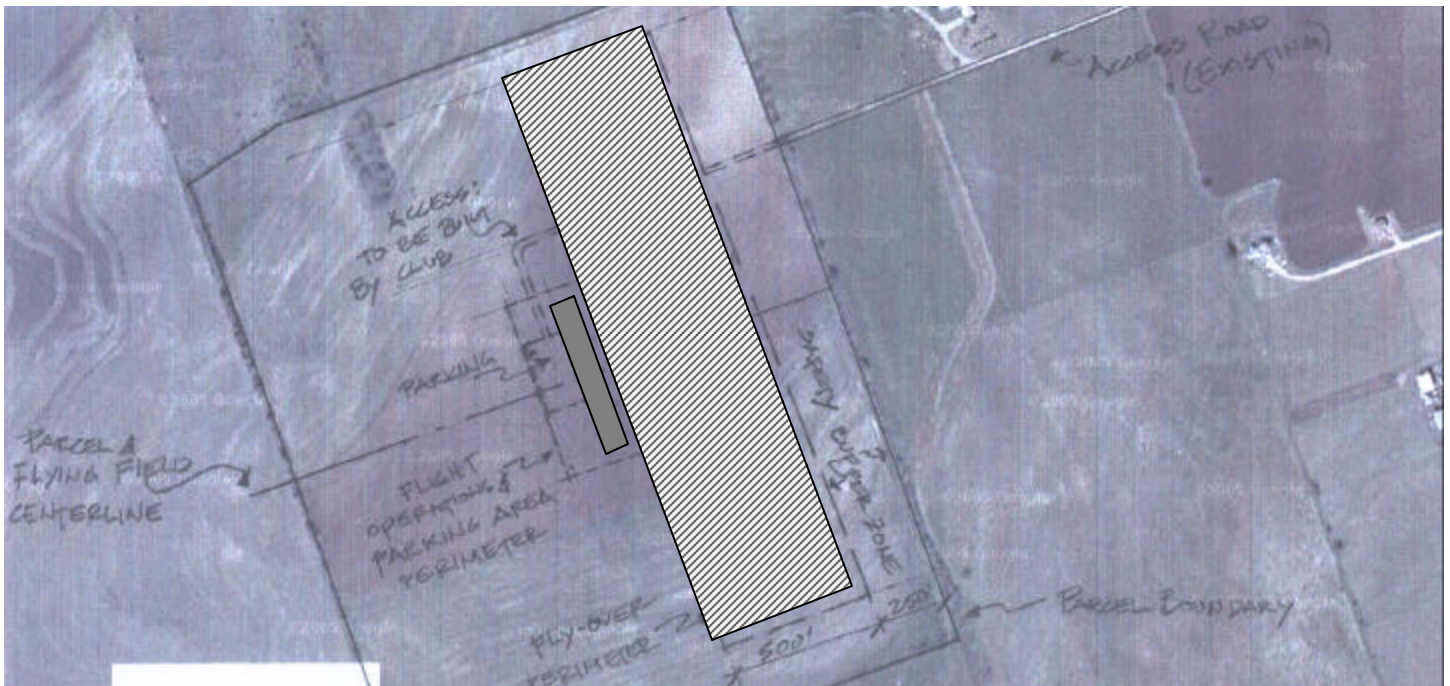

GAMA Field Overfly Area

Fellow fliers, welcome!

We have LOTS of room here, but **please keep your flying within the intended boundaries of our field**. They are indicated on the sketch below.

The actual overfly area extends 500 feet to the east of the runway, and 1,000 feet to the north and south.

The easy way to keep track of it is this: **If you're within a couple of hundred feet of the tree lines to the east, north, and south of the field, your airplane is outside of the overfly area.**

Thanks for your attention to this. It's important for us to be good guests and good neighbors at our field. We hope to be welcome here for a long time!

Legend: Gray rectangle is the runway, hatched area is the overfly zone.